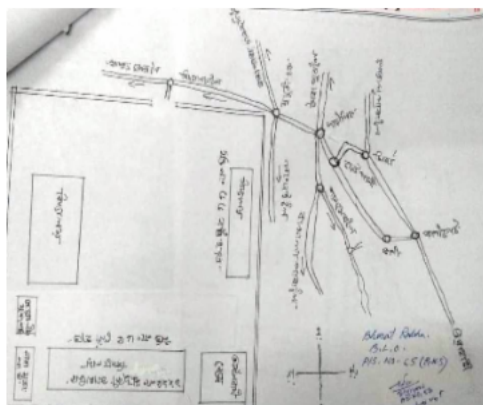

Polling Station Building Front View

Nazri Naksha