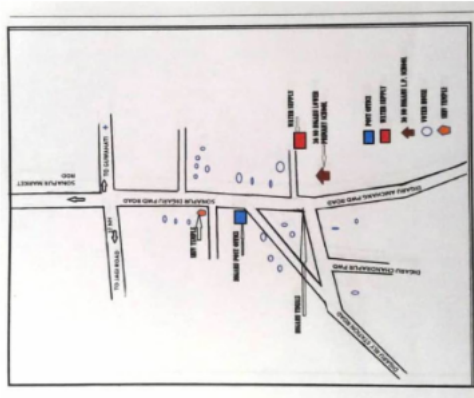

Polling Station Building Front View

Nazri Naksha