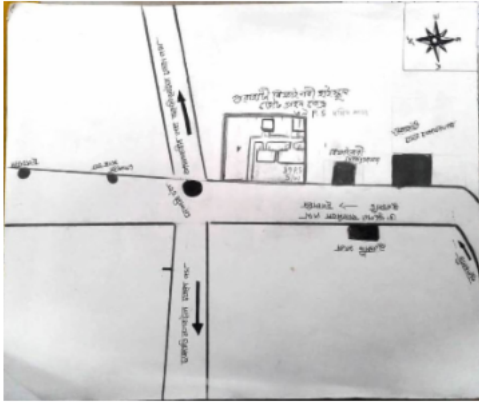

Polling Station Building Front View

Nazri Naksha