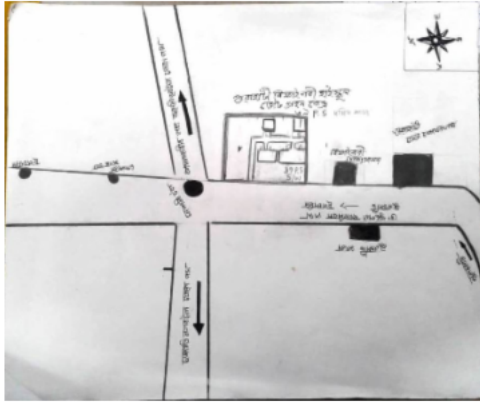

Polling Station Building Front View

Nazri Naksha