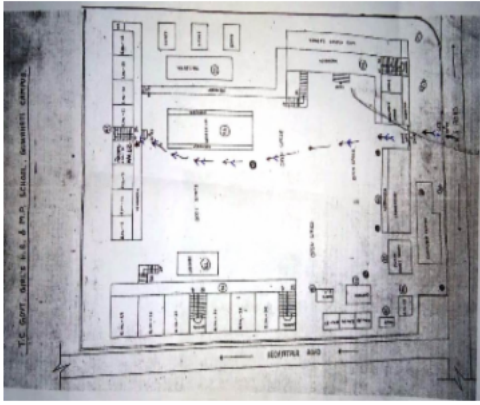

Polling Station Building Front View

Nazri Naksha