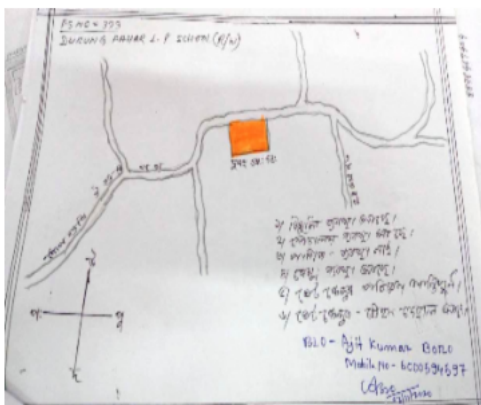

Polling Station Building Front View

Nazri Naksha