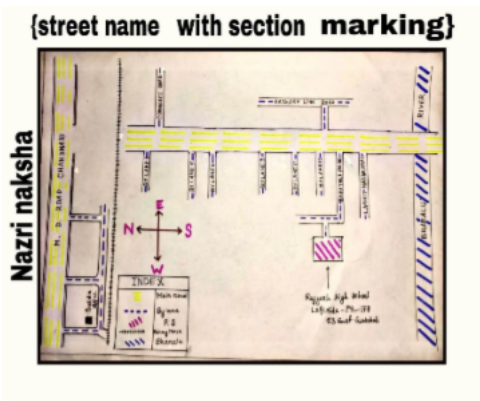

Nazri Naksha

Google Map View