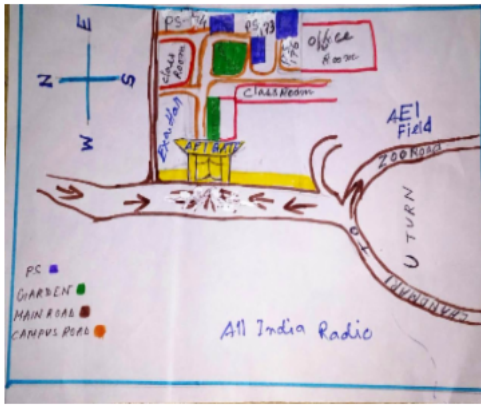

Polling Station Building Front View

Nazri Naksha