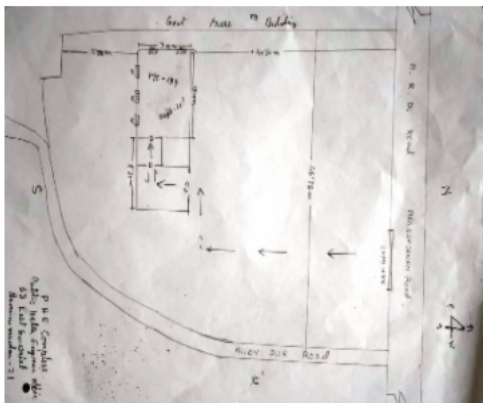

Polling Station Building Front View

Nazri Naksha