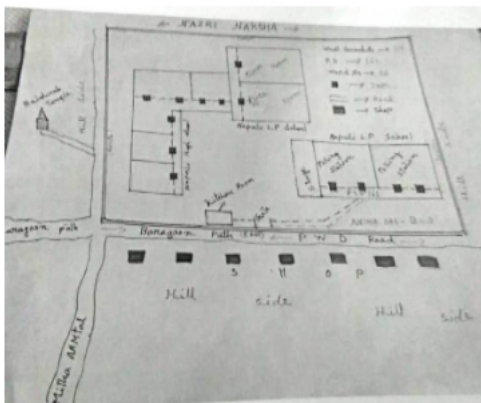

Polling Station Building Front View

Nazri Naksha