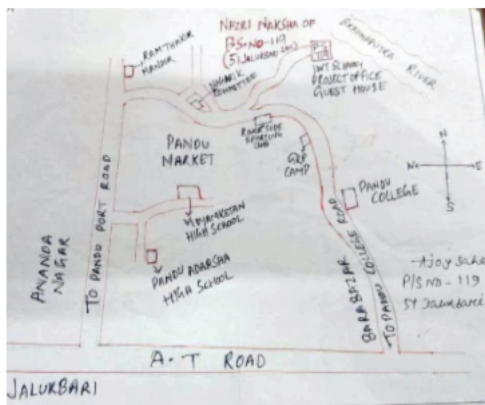

Nazri Naksha

Google Map View