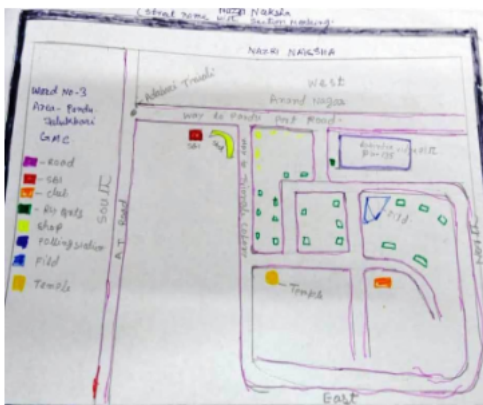

Polling Station Building Front View

Nazri Naksha