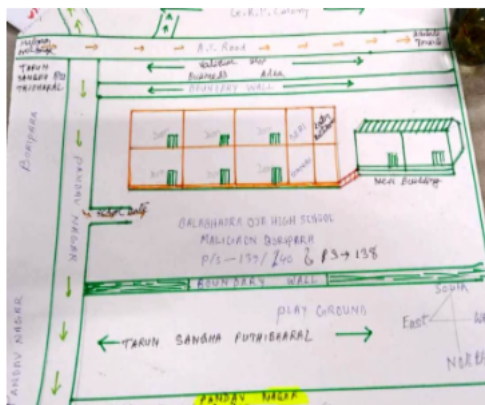

Polling Station Building Front View

Nazri Naksha