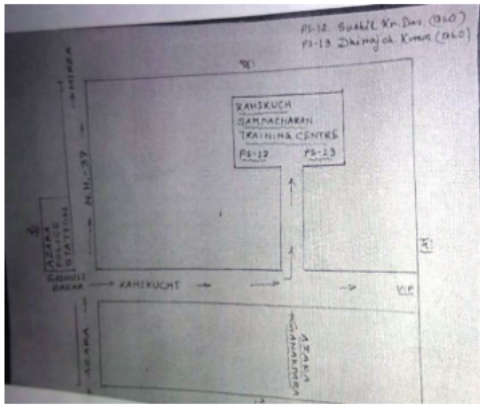

Nazri Naksha

Google Map View