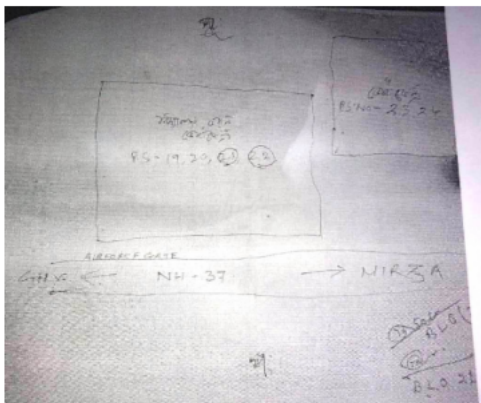

Nazri Naksha

Google Map View