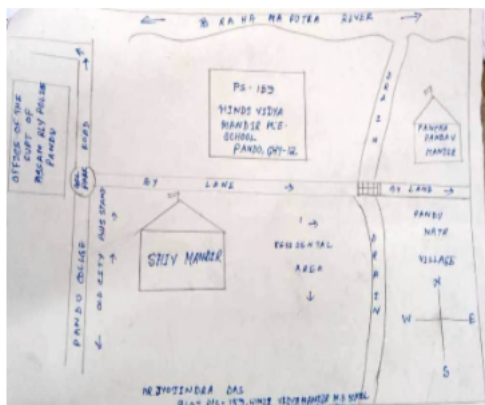

Polling Station Building Front View

Nazri Naksha