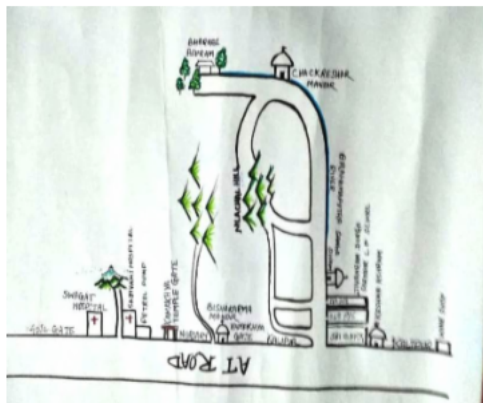

Polling Station Building Front View

Nazri Naksha