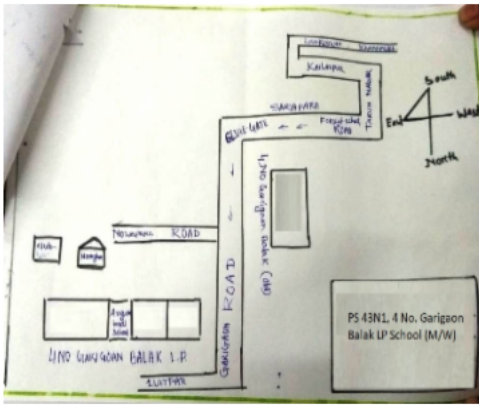

Nazri Naksha

Google Map View