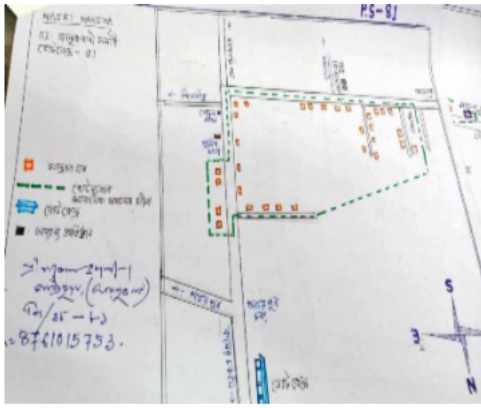

Polling Station Building Front View

Nazri Naksha