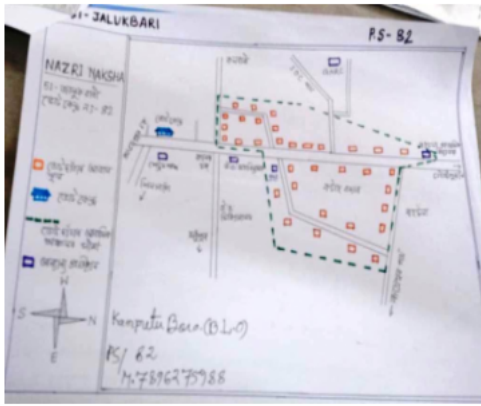

Polling Station Building Front View

Nazri Naksha