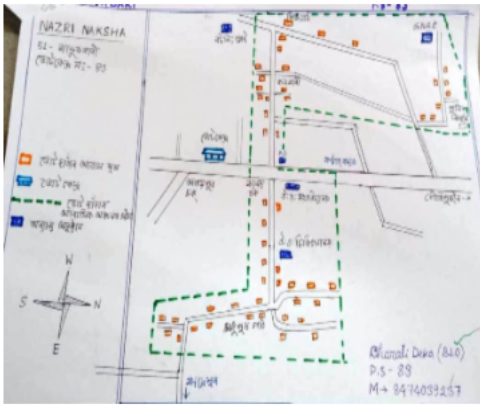

Polling Station Building Front View

Nazri Naksha