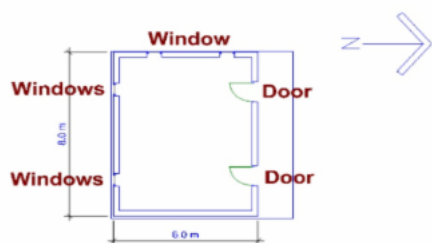

Cad View

Key MAP View

LAC : No. 60 Barkhetri LAC
P.S. No. : 167 (RW)