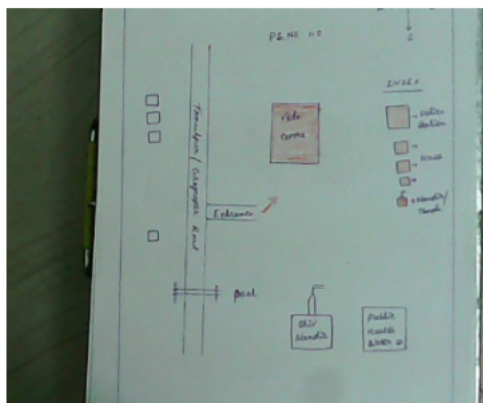

Polling Station Building Front View

Nazri Naksha