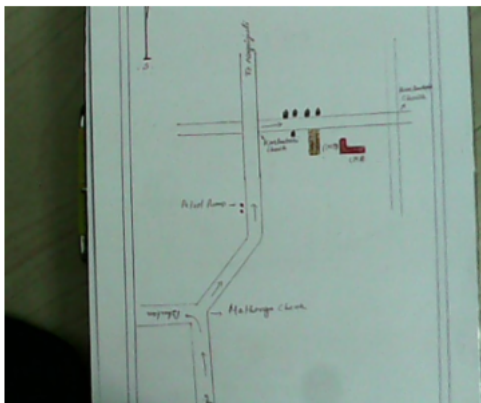

Nazri Naksha

Google Map View