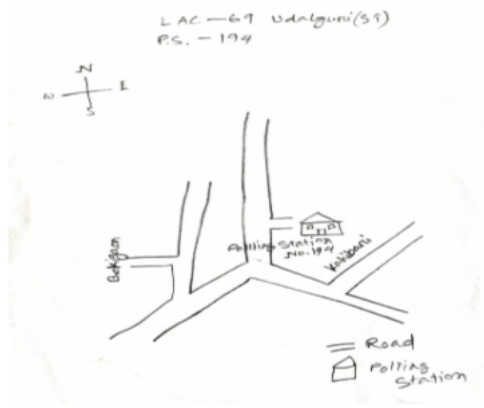

Nazri Naksha

Google Map View