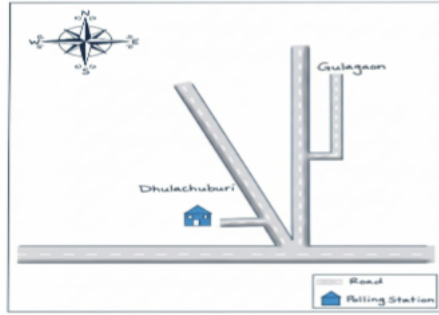

Nazri Naksha

Google Map View