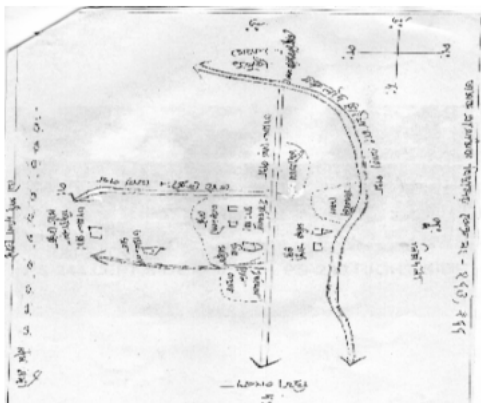

Nazri Naksha

Google Map View