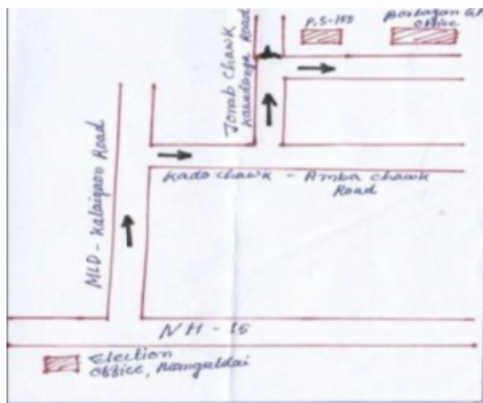

Nazri Naksha

Google Map View