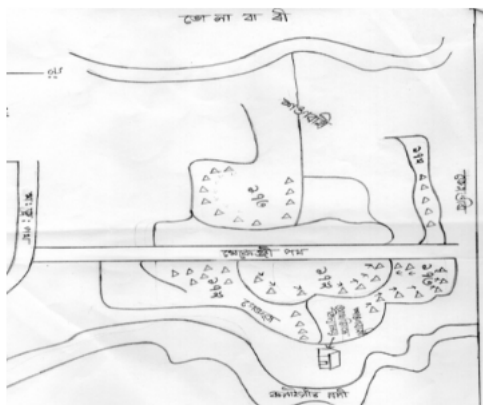

Nazri Naksha

Google Map View