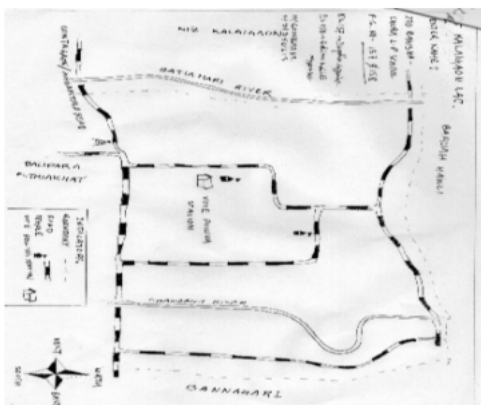

Polling Station Building Front View

Nazri Naksha