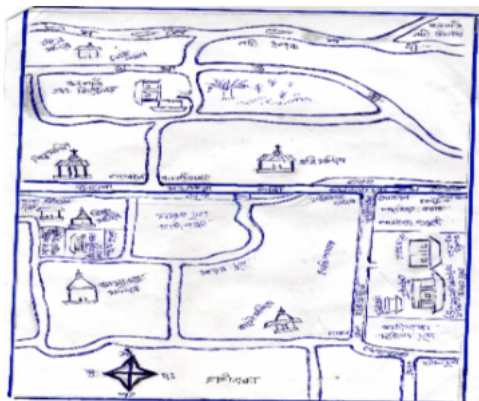

Nazri Naksha

Google Map View