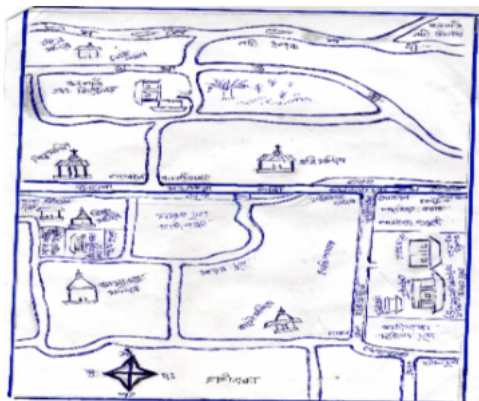

Polling Station Building Front View

Nazri Naksha

Google Map View