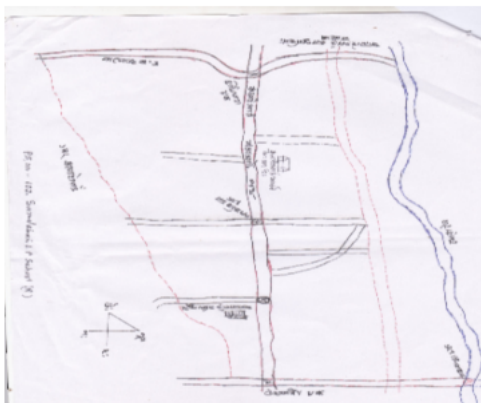

Nazri Naksha

Google Map View