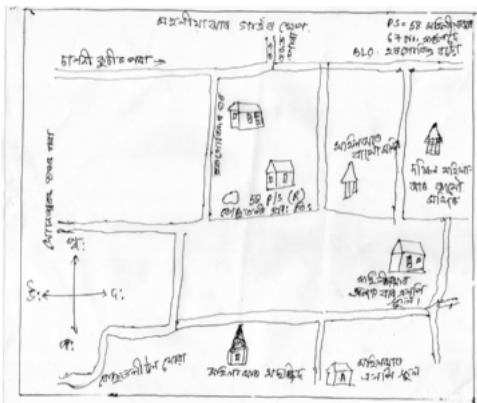

Nazri Naksha

Google Map View