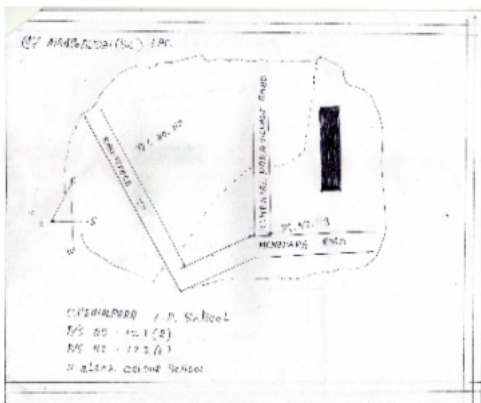

Nazri Naksha

Google Map View