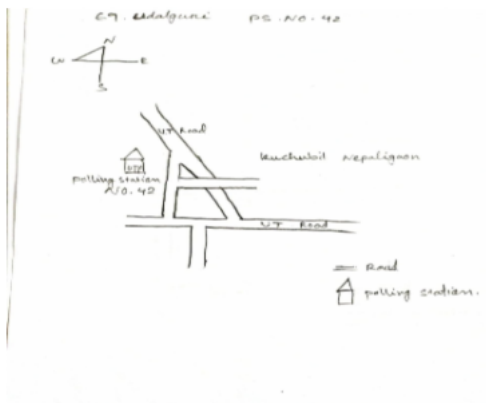

Nazri Naksha

Google Map View