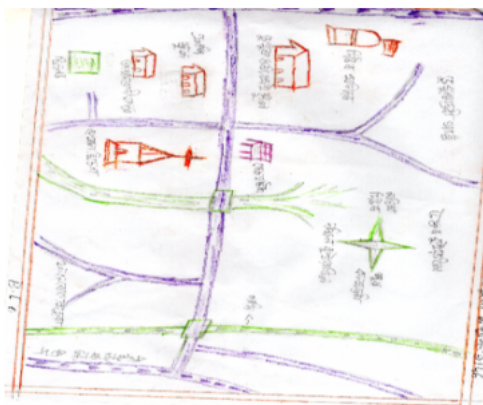

Nazri Naksha

Google Map View