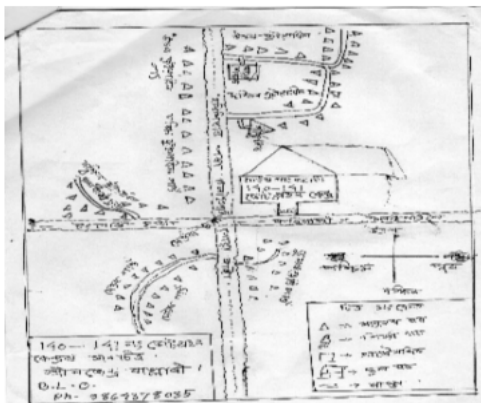

Nazri Naksha

Google Map View