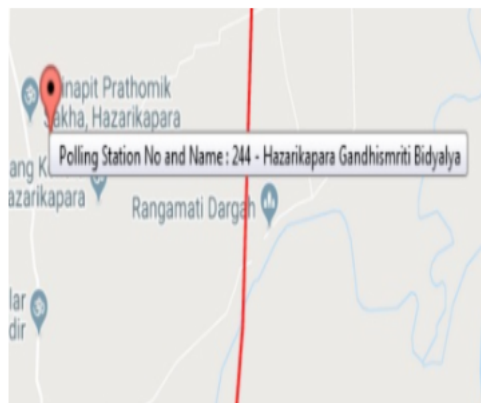

Nazri Naksha

Google Map View