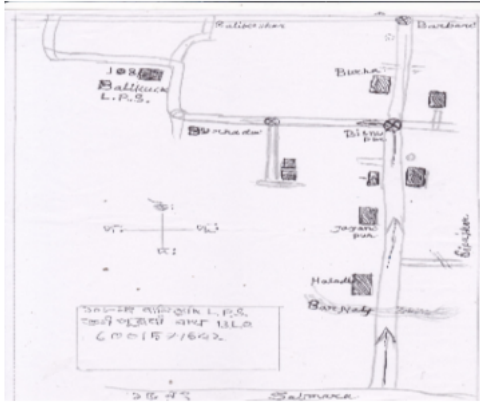

Nazri Naksha

Google Map View