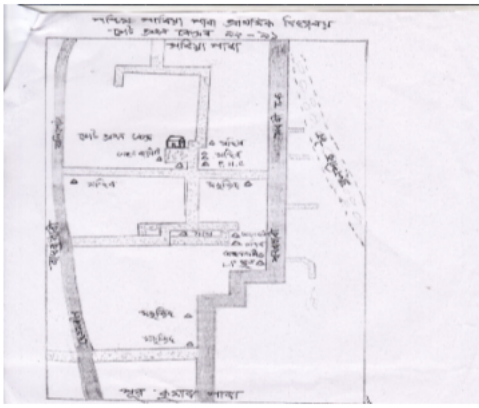

Nazri Naksha

Google Map View