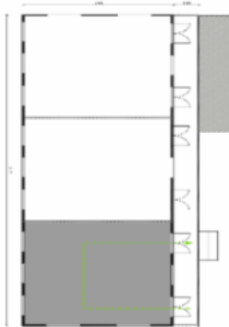

Cad View

Key MAP View

S-PARBATJHORA
PS Name:- Lokpriya M.E. School (L/S)
PS NO. - 94 N