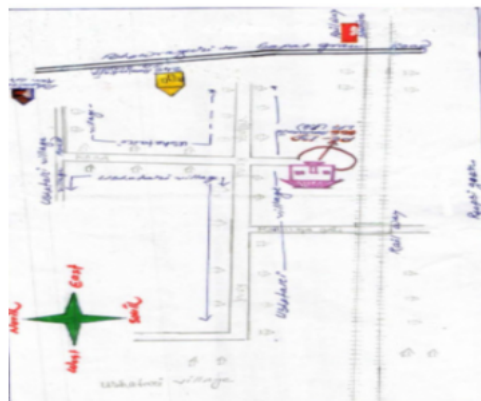

Nazri Naksha

Google Map View