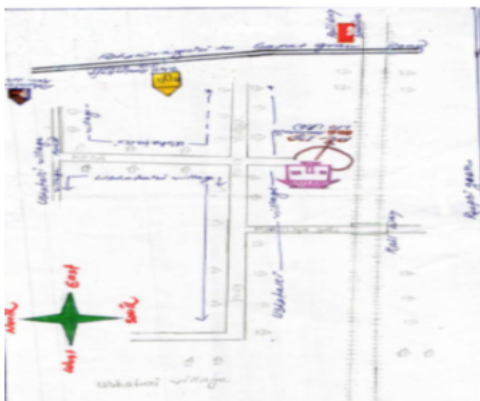

Nazri Naksha

Google Map View