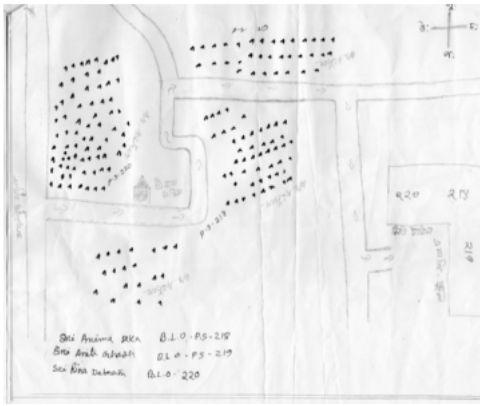

Polling Station Building Front View

Nazri Naksha