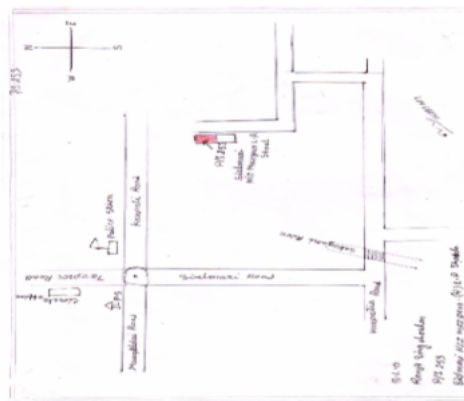

Nazri Naksha

Google Map View