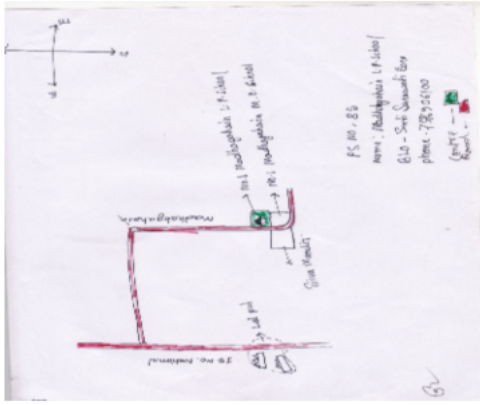

Nazri Naksha

Google Map View