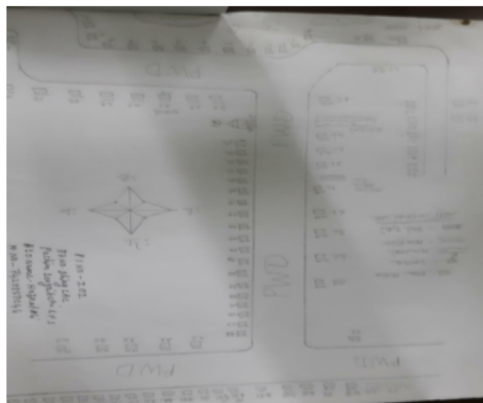

Polling Station Building Front View

Nazri Naksha