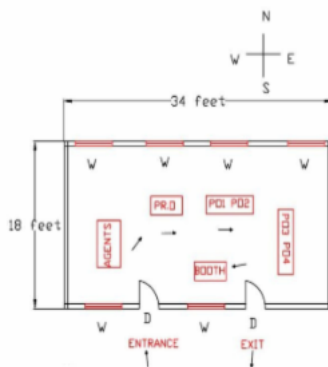

Polling Station Building Front View

Cad View