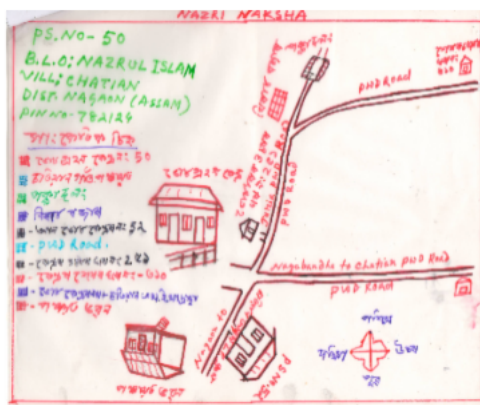

Nazri Naksha

Google Map View