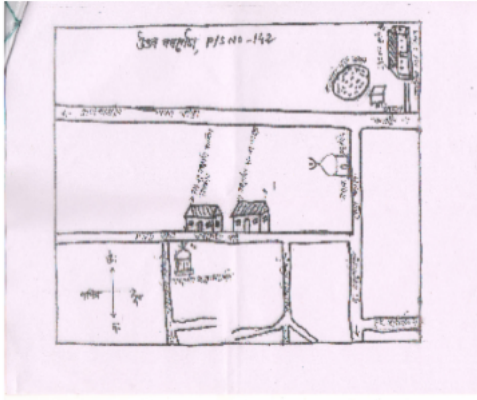

Polling Station Building Front View

Nazri Naksha